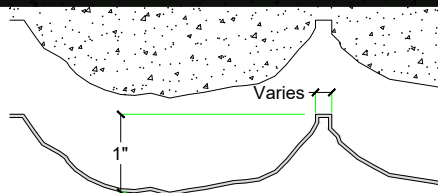

Pattern #2024

Sherman Avenue Stone at 1" relief

2'x 2' Picture Area

V-Lite Plastic Formliner

Materials

STY - Polystyrene (White) - Single Use
ABS (Gray) - Up to 10 Reuses

Care and Handling

Keep out of the sunlight and cover when not in use. Keep away from steam, acids, and certain fuels. For further instructions refer to application guide.

Thermal Expansion

Approximately 1/16" per every 10°F change in material temperature.

Note

Pattern may require additional backing. We recommend a mockup pour simulating actual job conditions. Refer to Application Guide.

SECTION VIEW

ELEVATION VIEW

Number of Modules: 1

Pattern Modules

MATCHING:

- End to End
- Top to Bottom
- Does Not Match

ROTATE 180 DEGREES:

- Yes
- No