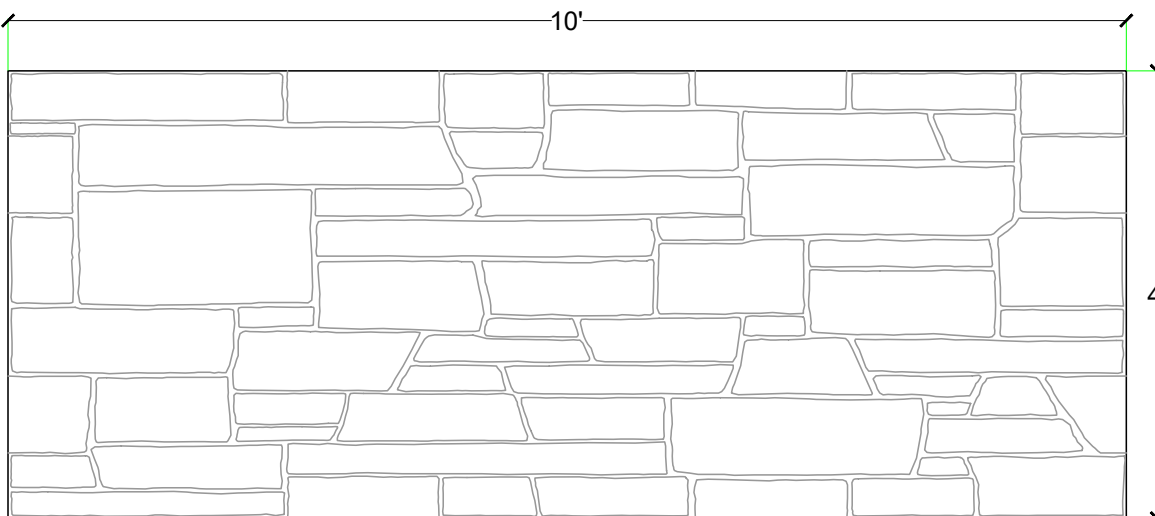

Pattern #2024

Sherman Avenue Stone at 1" relief

2'x 2' Picture Area

V-Lite Plastic Formliner

Materials

STY - Polystyrene (White) - Single Use
ABS (Gray) - Up to 10 Reuses

Care and Handling

Keep out of the sunlight and cover when not in use. Keep away from steam, acids, and certain fuels. For further instructions refer to application guide.

Thermal Expansion

Approximately 1/16" per every 10°F change in material temperature.

Note

Pattern may require additional backing. We recommend a mockup pour simulating actual job conditions. Refer to Application Guide.

SECTION VIEW

ELEVATION VIEW

Number of Modules: 1

Pattern Modules

MATCHING:

- End to End
- Top to Bottom
- Does Not Match

ROTATE 180 DEGREES:

- Yes
- No