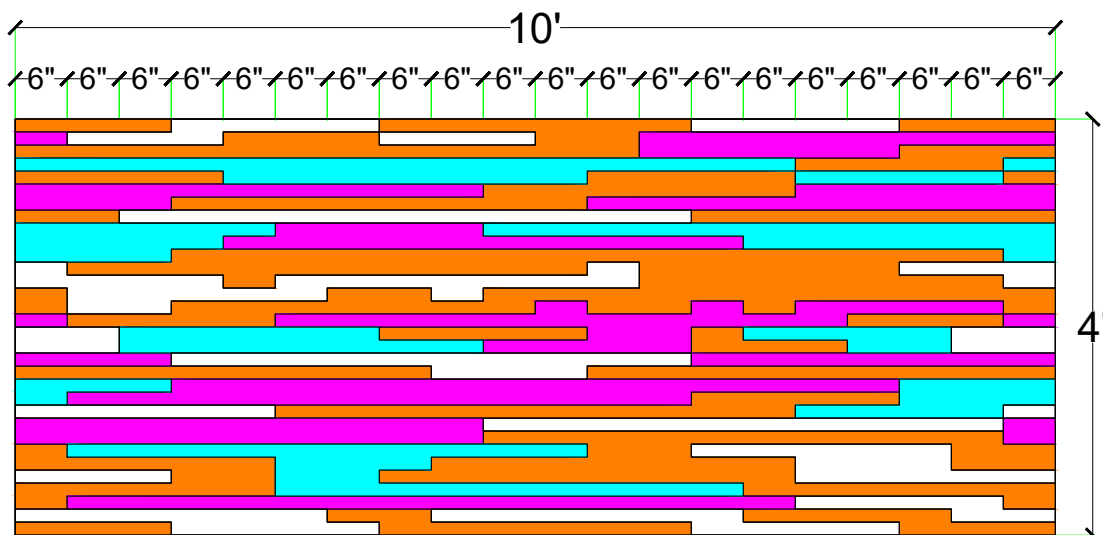

ELEVATION VIEW