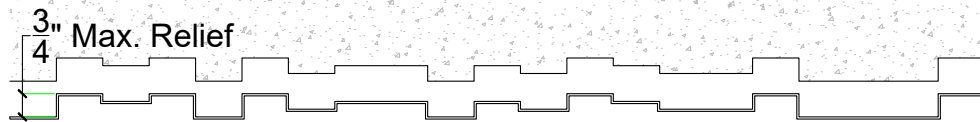

Pattern #6025

Variable Depth and width rustic boards

2'x 2' Picture Area

V-Lite Plastic Formliner

Materials

STY - Polystyrene (White) - Single Use
ABS (Gray) - Up to 10 Reuses

Care and Handling

Keep out of the sunlight and cover when not in use. Keep away from steam, acids, and certain fuels. For further instructions refer to application guide

Thermal Expansion

Approximately 1/16" per every 10°F change in material temperature.

Note

Pattern may require additional backing. We recommend a mockup pour simulating actual job conditions. Refer to Application Guide.

SECTION VIEW

ELEVATION VIEW

Number of Modules: 1

Pattern Modules

MATCHING:

- End to End
- Top to Bottom
- Does Not Match

ROTATE 180 DEGREES:

- Yes
- No