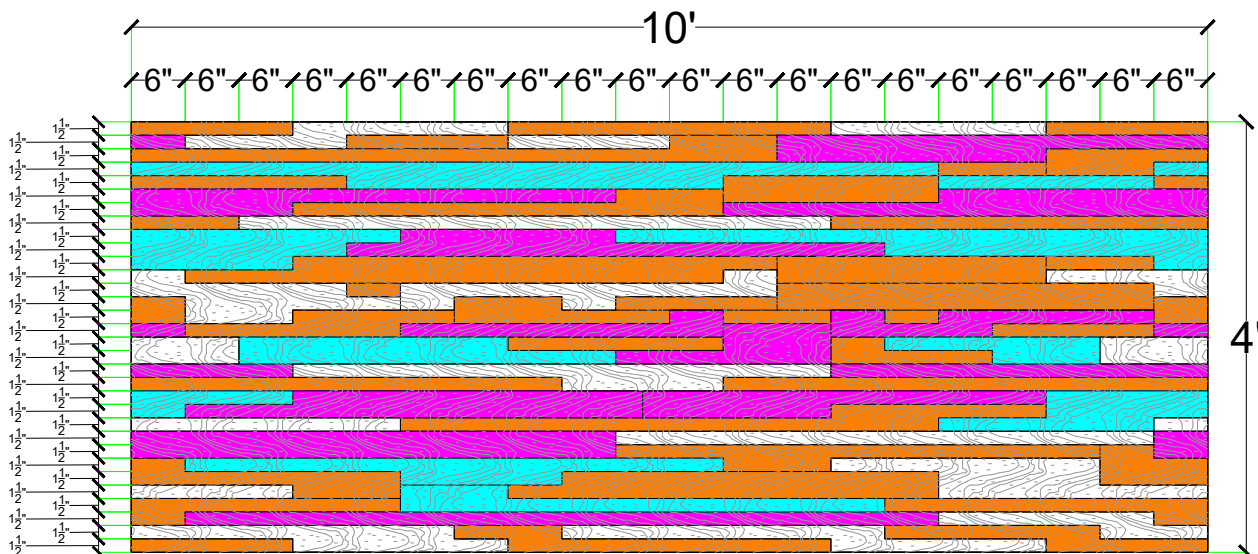

Pattern #6025

Variable Depth and width rustic boards

2'x 2' Picture Area

V-Lite Plastic Formliner

Materials

STY - Polystyrene (White) - Single Use
ABS (Gray) - Up to 10 Reuses

Care and Handling

Keep out of the sunlight and cover when not in use. Keep away from steam, acids, and certain fuels. For further instructions refer to application guide

Thermal Expansion

Approximately 1/16" per every 10°F change in material temperature.

Note

Pattern may require additional backing. We recommend a mockup pour simulating actual job conditions. Refer to Application Guide.

SECTION VIEW

ELEVATION VIEW

Number of Modules: 1

Pattern Modules

MATCHING:

- End to End
- Top to Bottom
- Does Not Match

ROTATE 180 DEGREES:

- Yes
- No