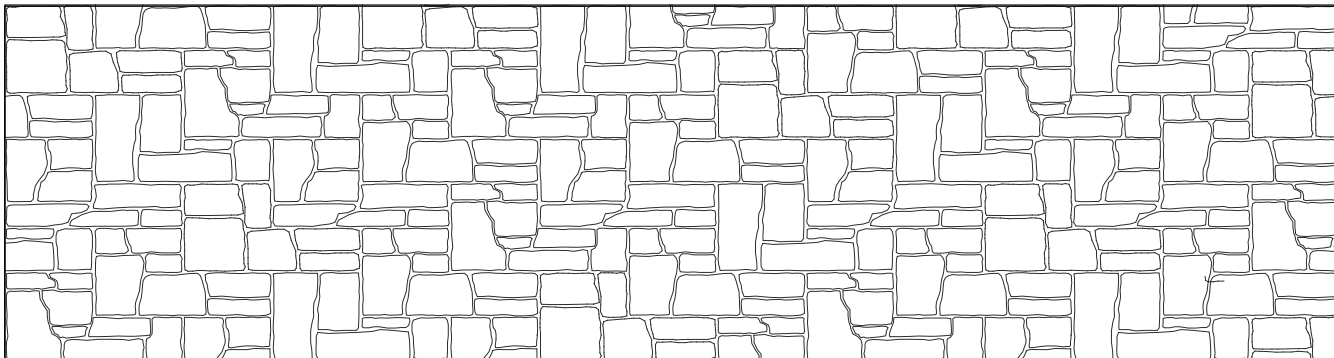

Pattern #11003 Rustic Ashlar Keyed

Urethane Formliner

Materials

- ✓ Cut-Lite - Single Use +
- ✓ Multi-Lite - 6 Reuses +/-
- ✓ Hi-Lite - 12 Reuses +/-
- ✓ Duraform - 100 Reuses +/-

Care and Handling

Keep out of the sunlight and cover when not in use. Keep away from steam, acids, and certain fuels. For further instructions refer to application guide

Note

We recommend a mockup pour simulating actual job conditions. Refer to application guide for further instructions.

SECTION VIEW

ELEVATION VIEW

Number of Modules: 5

Pattern Modules

MATCHING:

- End to End
- Top to Bottom
- Does Not Match

ROTATE 180 DEGREES:

- Yes
- No

KEYED:

- Yes
- No

STAGGERED PATTERN:

- Yes
- No

Pattern Layout