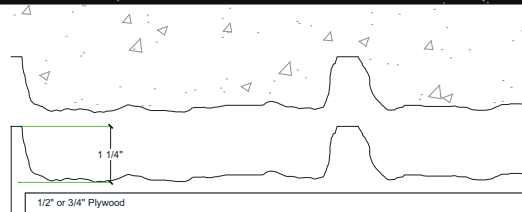

Pattern #11003 Rustic Ashlar Keyed

Urethane Formliner

Materials

- ✓ Cut-Lite - Single Use +
- ✓ Multi-Lite - 6 Reuses +/-
- ✓ Hi-Lite - 12 Reuses +/-
- ✓ Duraform - 100 Reuses +/-

Care and Handling

Keep out of the sunlight and cover when not in use. Keep away from steam, acids, and certain fuels. For further instructions refer to application guide

Note

We recommend a mockup pour simulating actual job conditions. Refer to application guide for further instructions.

SECTION VIEW

ELEVATION VIEW

Number of Modules: 5

Pattern Modules

MATCHING:

- End to End
- Top to Bottom
- Does Not Match

ROTATE 180 DEGREES:

- Yes
- No

KEYED:

- Yes
- No

STAGGERED PATTERN:

- Yes
- No

Pattern Layout