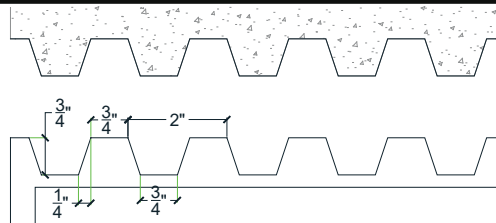

Pattern #205

Fluted Rib .75" Deep 2" o.c.

Urethane Formliner

Materials

- Cut-Lite - Single Use +
- Multi-Lite - 6 Reuses +/-
- Hi-Lite - 12 Reuses +/-
- Duraform - 100 Reuses +/-

Care and Handling

Keep out of the sunlight and cover when not in use. Keep away from steam, acids, and certain fuels. For further instructions refer to application guide

Note

We recommend a mockup pour simulating actual job conditions. Refer to application guide for further instructions.

SECTION VIEW

ELEVATION VIEW

Number of Modules: 1

Pattern Modules

MATCHING:

- End to End
- Top to Bottom
- Does Not Match

ROTATE 180 DEGREES:

- Yes
- No

KEYED:

- Yes
- No

STAGGERED PATTERN:

- Yes
- No

Pattern Layout