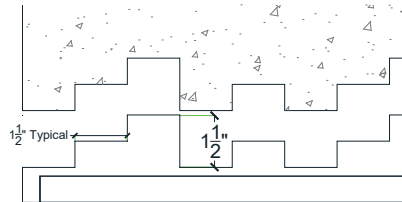

Pattern #208

Random Fluted Rib

Urethane Formliner

Materials

- Cut-Lite - Single Use +
- Multi-Lite - 6 Reuses +/-
- Hi-Lite - 12 Reuses +/-
- Duraform - 100 Reuses +/-

Care and Handling

Keep out of the sunlight and cover when not in use. Keep away from steam, acids, and certain fuels. For further instructions refer to application guide

Note

We recommend a mockup pour simulating actual job conditions. Refer to application guide for further instructions.

SECTION VIEW

ELEVATION VIEW

Number of Modules: 1

Pattern Modules

MATCHING:

- End to End
- Top to Bottom
- Does Not Match

ROTATE 180 DEGREES:

- Yes
- No

KEYED:

- Yes
- No

STAGGERED PATTERN:

- Yes
- No

Pattern Layout