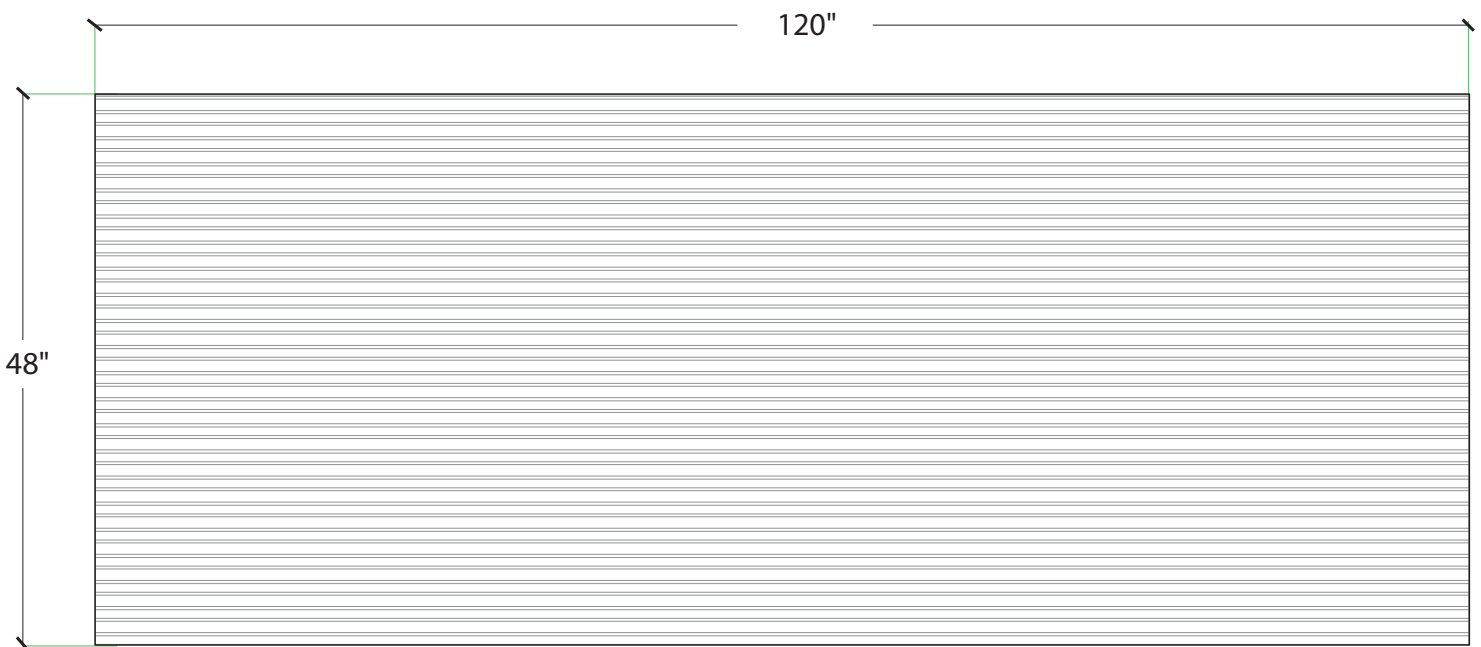

Pattern #209

Fluted Rib 1" Deep 2.187" o.c.

Urethane Formliner

Materials

- Cut-Lite - Single Use +
- Multi-Lite - 6 Reuses +/-
- Hi-Lite - 12 Reuses +/-
- Duraform - 100 Reuses +/-

Care and Handling

Keep out of the sunlight and cover when not in use. Keep away from steam, acids, and certain fuels. For further instructions refer to application guide

ROTATE 180 DEGREES:

- Yes
- No

KEYED:

- Yes
- No

STAGGERED PATTERN:

- Yes
- No

Pattern Layout