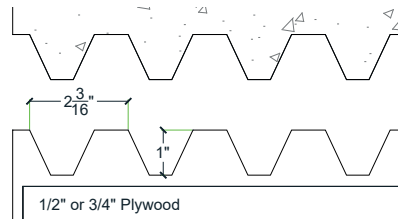

Pattern #209

Fluted Rib 1" Deep 2.187" o.c.

Urethane Formliner

Materials

- Cut-Lite - Single Use +
- Multi-Lite - 6 Reuses +/-
- Hi-Lite - 12 Reuses +/-
- Duraform - 100 Reuses +/-

Care and Handling

Keep out of the sunlight and cover when not in use. Keep away from steam, acids, and certain fuels. For further instructions refer to application guide

Note

We recommend a mockup pour simulating actual job conditions. Refer to application guide for further instructions.

SECTION VIEW

ELEVATION VIEW

Number of Modules: 1

Pattern Modules

MATCHING:

- End to End
- Top to Bottom
- Does Not Match