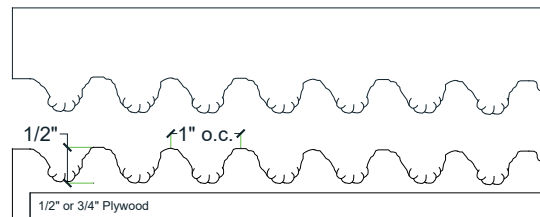

Pattern #213

1/2" Ribbed Rope

Urethane Formliner

Materials

- Cut-Lite - Single Use +
- Multi-Lite - 6 Reuses +/-
- Hi-Lite - 12 Reuses +/-
- Duraform - 100 Reuses +/-

Care and Handling

Keep out of the sunlight and cover when not in use. Keep away from steam, acids, and certain fuels. For further instructions refer to application guide

Note

We recommend a mockup pour simulating actual job conditions. Refer to application guide for further instructions.

SECTION VIEW

ELEVATION VIEW

Number of Modules: 1

Pattern Modules

MATCHING:

- End to End
- Top to Bottom
- Does Not Match