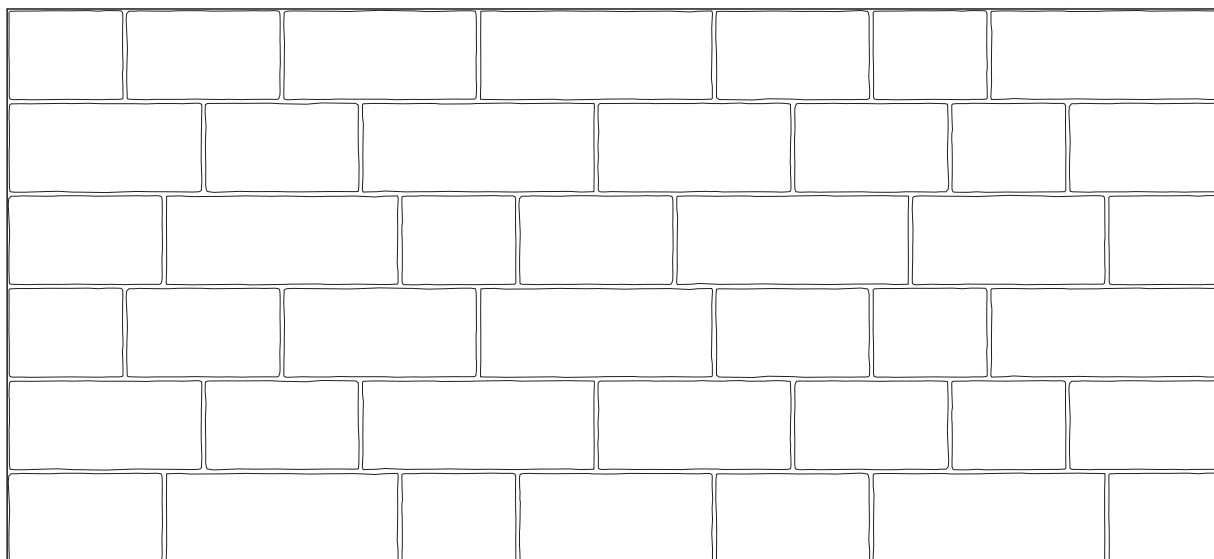

ELEVATION VIEW