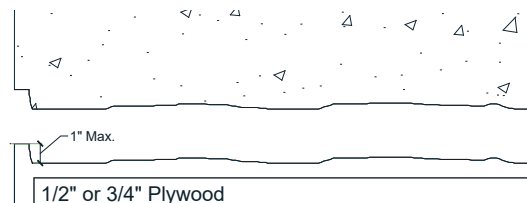

SECTION VIEW