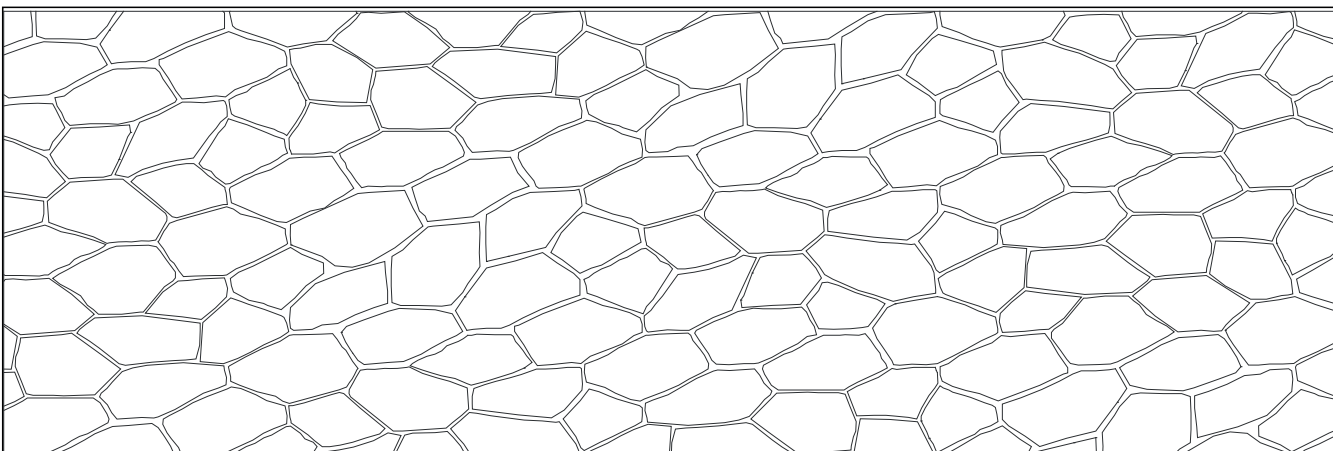

Pattern #1110

Sequoia Granite Keyed

Urethane Formliner

Materials

- ✓ Cut-Lite - Single Use +
- ✓ Multi-Lite - 6 Reuses +/-
- ✓ Hi-Lite - 12 Reuses +/-
- ✓ Duraform - 100 Reuses +/-

Care and Handling

Keep out of the sunlight and cover when not in use. Keep away from steam, acids, and certain fuels. For further instructions refer to application guide

Note

We recommend a mockup pour simulating actual job conditions. Refer to application guide for further instructions.

SECTION VIEW

ELEVATION VIEW

Number of Modules: 3

Pattern Modules

MATCHING:

- End to End
- Top to Bottom
- Does Not Match

ROTATE 180 DEGREES:

- Yes
- No

KEYED:

- Yes
- No

STAGGERED PATTERN:

- Yes
- No

Pattern Layout