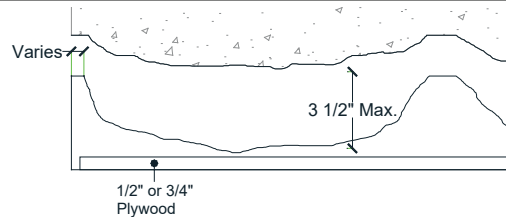

Pattern #1110

Sequoia Granite Keyed

Urethane Formliner

Materials

- ✓ Cut-Lite - Single Use +
- ✓ Multi-Lite - 6 Reuses +/-
- ✓ Hi-Lite - 12 Reuses +/-
- ✓ Duraform - 100 Reuses +/-

Care and Handling

Keep out of the sunlight and cover when not in use. Keep away from steam, acids, and certain fuels. For further instructions refer to application guide

Note

We recommend a mockup pour simulating actual job conditions. Refer to application guide for further instructions.

SECTION VIEW

ELEVATION VIEW

Number of Modules: 3

Pattern Modules

MATCHING:

- End to End
- Top to Bottom
- Does Not Match