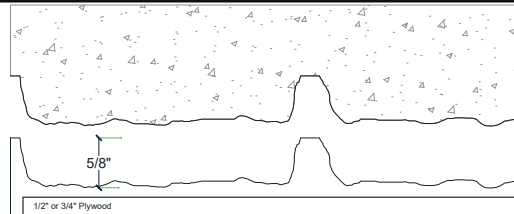

Pattern #12010 Minnehaha Blend

Urethane Formliner

Materials

- ✓ Cut-Lite - Single Use +
- ✓ Multi-Lite - 6 Reuses +/-
- ✓ Hi-Lite - 12 Reuses +/-
- ✓ Duraform - 100 Reuses +/-

Care and Handling

Keep out of the sunlight and cover when not in use. Keep away from steam, acids, and certain fuels. For further instructions refer to application guide

Note

We recommend a mockup pour simulating actual job conditions. Refer to application guide for further instructions.

SECTION VIEW

ELEVATION VIEW

Number of Modules: 2

Pattern Modules

MATCHING:

- End to End
- Top to Bottom
- Does Not Match