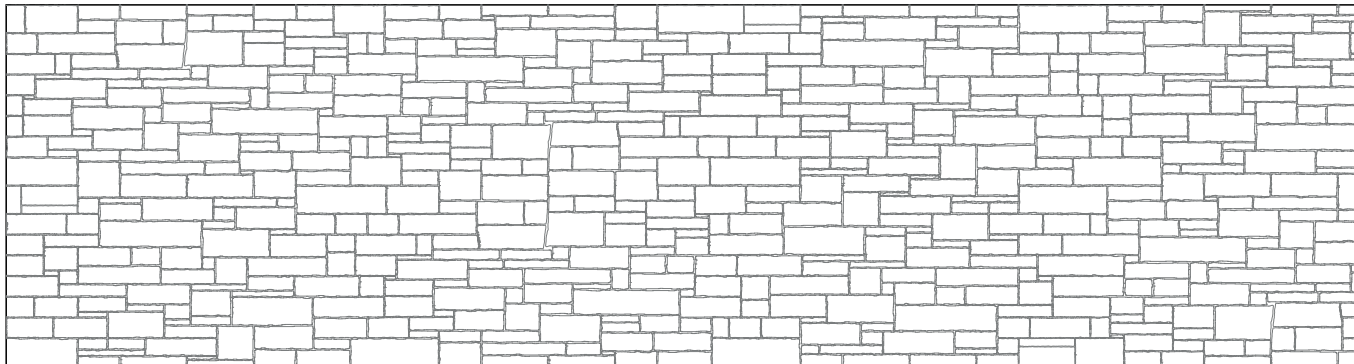

Pattern #12010 Minnehaha Blend

Urethane Formliner

Materials

- ✓ Cut-Lite - Single Use +
- ✓ Multi-Lite - 6 Reuses +/-
- ✓ Hi-Lite - 12 Reuses +/-
- ✓ Duraform - 100 Reuses +/-

Care and Handling

Keep out of the sunlight and cover when not in use. Keep away from steam, acids, and certain fuels. For further instructions refer to application guide

Note

We recommend a mockup pour simulating actual job conditions. Refer to application guide for further instructions.

SECTION VIEW

ELEVATION VIEW

Number of Modules: 2

Pattern Modules

MATCHING:

- End to End
- Top to Bottom
- Does Not Match

ROTATE 180 DEGREES:

- Yes
- No

KEYED:

- Yes
- No

STAGGERED PATTERN:

- Yes
- No

Pattern Layout