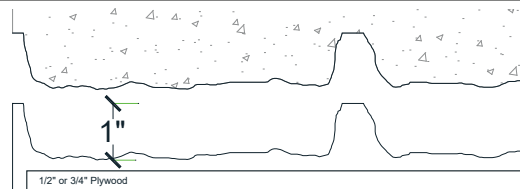

Pattern #12012 Weathered Limestone

Urethane Formliner

Materials

- ✓ Cut-Life - Single Use +
- ✓ Multi-Life - 6 Reuses +/-
- ✓ Hi-Life - 12 Reuses +/-
- ✓ Duraform - 100 Reuses +/-

Care and Handling

Keep out of the sunlight and cover when not in use. Keep away from steam, acids, and certain fuels. For further instructions refer to application guide

Note

We recommend a mockup pour simulating actual job conditions. Refer to application guide for further instructions.

SECTION VIEW

ELEVATION VIEW

Number of Modules: 2

Pattern Modules

MATCHING:

- End to End
- Top to Bottom
- Does Not Match