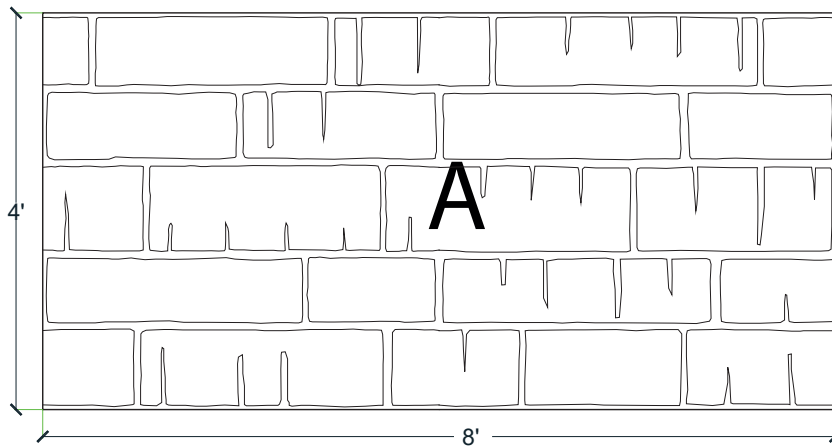

Note

We recommend a mockup pour simulating actual job conditions. Refer to application guide for further instructions.

SECTION VIEW

ELEVATION VIEW

Number of Modules: 2

Pattern Modules

MATCHING:

- End to End
- Top to Bottom
- Does Not Match

ROTATE 180 DEGREES:

- Yes
- No

KEYED:

- Yes
- No

STAGGERED PATTERN:

- Yes
- No

Pattern Layout