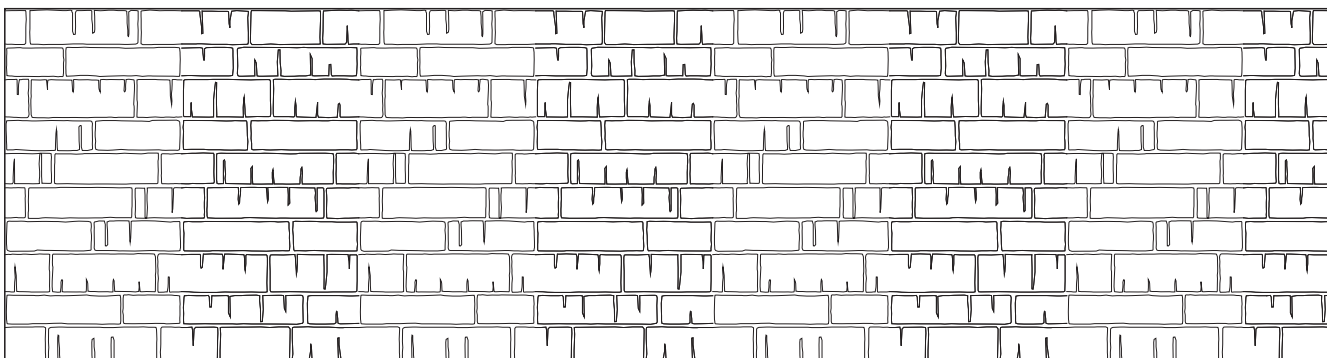

Pattern #12012 Weathered Limestone

Urethane Formliner

Materials

- ✓ Cut-Life - Single Use +
- ✓ Multi-Life - 6 Reuses +/-
- ✓ Hi-Life - 12 Reuses +/-
- ✓ Duraform - 100 Reuses +/-

Care and Handling

Keep out of the sunlight and cover when not in use. Keep away from steam, acids, and certain fuels. For further instructions refer to application guide

Note

We recommend a mockup pour simulating actual job conditions. Refer to application guide for further instructions.

SECTION VIEW

ELEVATION VIEW

Number of Modules: 2

Pattern Modules

MATCHING:

- End to End
- Top to Bottom
- Does Not Match

ROTATE 180 DEGREES:

- Yes
- No

KEYED:

- Yes
- No

STAGGERED PATTERN:

- Yes
- No

Pattern Layout