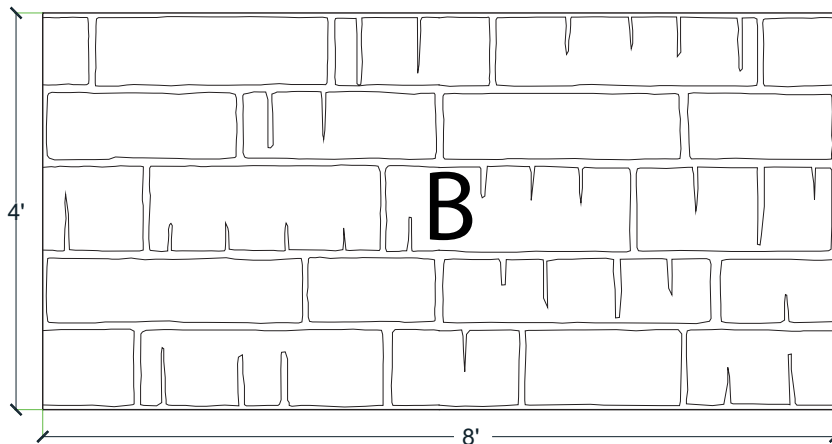

Note

We recommend a mockup pour simulating actual job conditions. Refer to application guide for further instructions.

SECTION VIEW

ELEVATION VIEW

Number of Modules: 2

Pattern Modules

MATCHING:

- End to End
- Top to Bottom
- Does Not Match

ROTATE 180 DEGREES:

- Yes
- No

KEYED:

- Yes
- No

STAGGERED PATTERN:

- Yes
- No

Pattern Layout