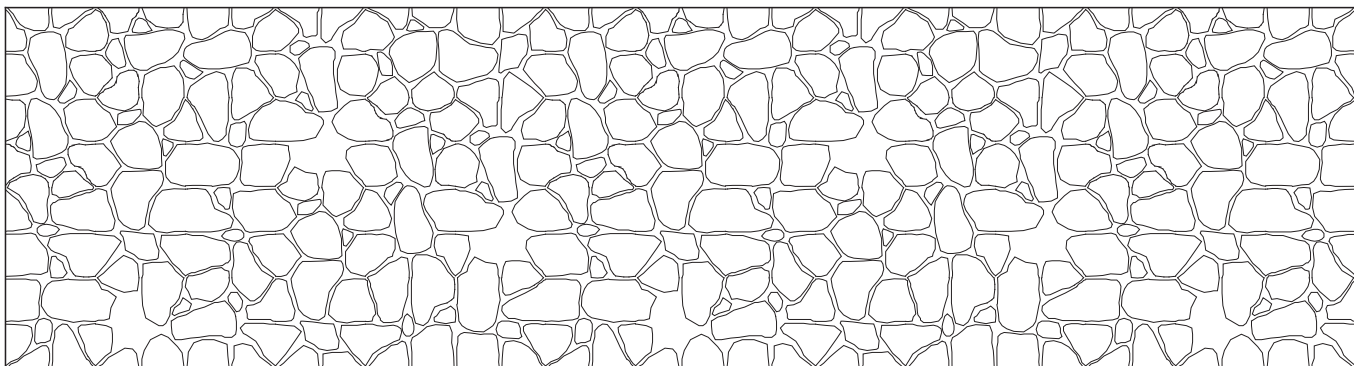

Pattern #1202-R1.5

Adjustable Random Fieldstone

Urethane Formliner

Materials

- ✓ Cut-Lite - Single Use +
- ✓ Multi-Lite - 6 Reuses +/-
- ✓ Hi-Lite - 12 Reuses +/-
- ✓ Duraform - 100 Reuses +/-

Care and Handling

SECTION VIEW

ELEVATION VIEW

Number of Modules: 2

Pattern Modules

MATCHING:

- End to End
- Top to Bottom
- Does Not Match

ROTATE 180 DEGREES:

- Yes
- No

KEYED:

- Yes
- No

STAGGERED PATTERN:

- Yes
- No

Pattern Layout