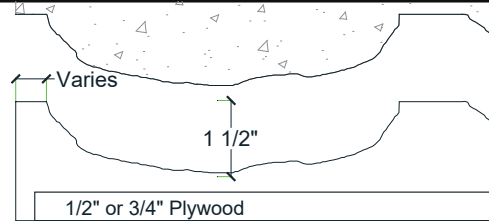

Pattern #1202-R1.5

Adjustable Random Fieldstone

Urethane Formliner

Materials

- ✓ Cut-Lite - Single Use +
- ✓ Multi-Lite - 6 Reuses +/-
- ✓ Hi-Lite - 12 Reuses +/-
- ✓ Duraform - 100 Reuses +/-

Care and Handling

SECTION VIEW

ELEVATION VIEW

Number of Modules: 2

Pattern Modules

MATCHING:

- End to End
- Top to Bottom
- Does Not Match

ROTATE 180 DEGREES:

- Yes
- No