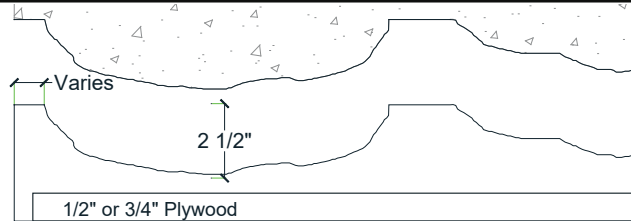

Pattern #1202

Adjustable Random Fieldstone

Urethane Formliner

Materials

- ✓ Cut-Lite - Single Use +
- ✓ Multi-Lite - 6 Reuses +/-
- ✓ Hi-Lite - 12 Reuses +/-
- ✓ Duraform - 100 Reuses +/-

Care and Handling

SECTION VIEW

ELEVATION VIEW

Number of Modules: 4

Pattern Modules

MATCHING:

- End to End
- Top to Bottom
- Does Not Match

ROTATE 180 DEGREES:

- Yes
- No