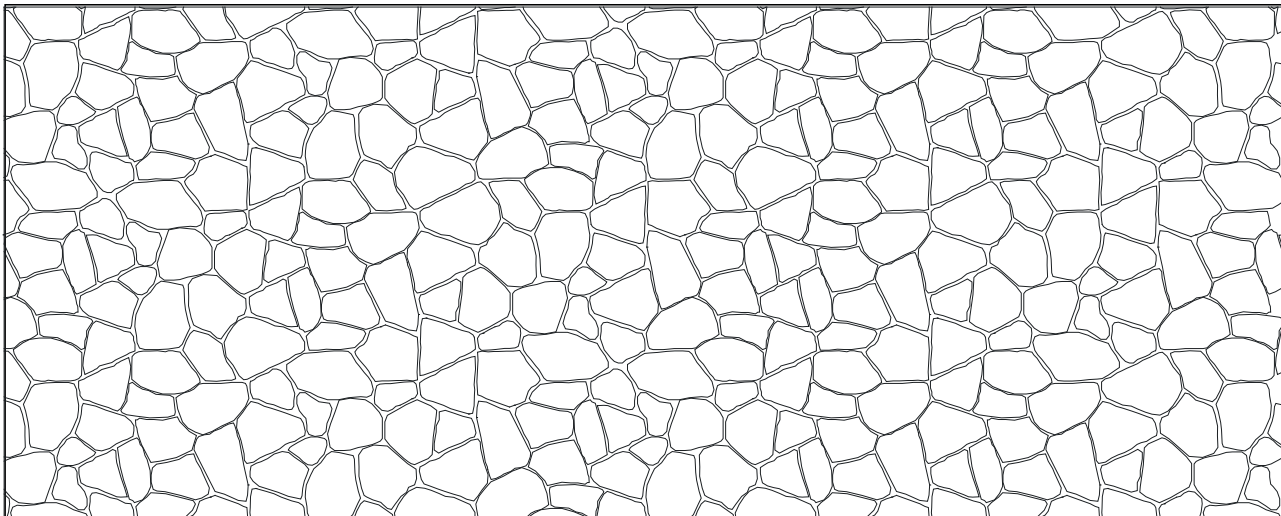

Pattern #1202

Adjustable Random Fieldstone

Urethane Formliner

Materials

- ✓ Cut-Lite - Single Use +
- ✓ Multi-Lite - 6 Reuses +/-
- ✓ Hi-Lite - 12 Reuses +/-
- ✓ Duraform - 100 Reuses +/-

Care and Handling

SECTION VIEW

ELEVATION VIEW

Number of Modules: 4

Pattern Modules

MATCHING:

- End to End
- Top to Bottom
- Does Not Match

ROTATE 180 DEGREES:

- Yes
- No

KEYED:

- Yes
- No

STAGGERED PATTERN:

- Yes
- No

Pattern Layout