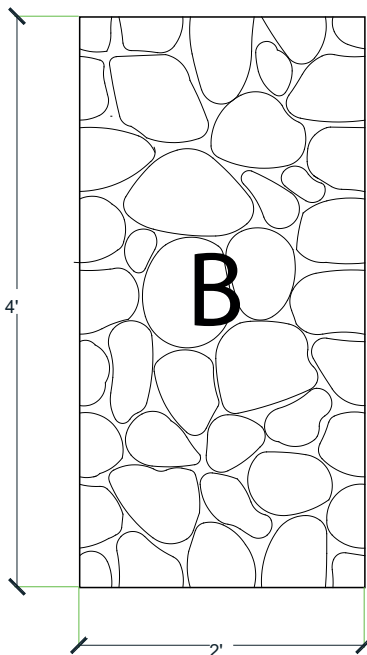

Pattern #1204

Riverstone 2x4 and 4x8

Urethane Formliner

Materials

- ✓ Cut-Lite - Single Use +
- ✓ Multi-Lite - 6 Reuses +/-
- ✓ Hi-Lite - 12 Reuses +/-
- ✓ Duraform - 100 Reuses +/-

Care and Handling

Keep out of the sunlight and cover when not in use. Keep away from steam, acids, and certain fuels. For further instructions refer to application guide

Note

We recommend a mockup pour simulating actual job conditions. Refer to application guide for further instructions.

SECTION VIEW

ELEVATION VIEW

Number of Modules: 3

Pattern Modules

MATCHING:

- End to End
- Top to Bottom
- Does Not Match

ROTATE 180 DEGREES:

- Yes
- No

KEYED:

- Yes
- No

STAGGERED PATTERN:

- Yes
- No

Pattern Layout