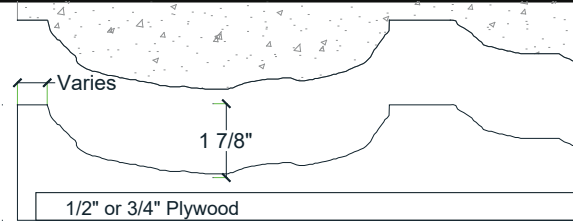

Pattern #1204

Riverstone 2x4 and 4x8

Urethane Formliner

Materials

- ✓ Cut-Lite - Single Use +
- ✓ Multi-Lite - 6 Reuses +/-
- ✓ Hi-Lite - 12 Reuses +/-
- ✓ Duraform - 100 Reuses +/-

Care and Handling

Keep out of the sunlight and cover when not in use. Keep away from steam, acids, and certain fuels. For further instructions refer to application guide

Note

We recommend a mockup pour simulating actual job conditions. Refer to application guide for further instructions.

SECTION VIEW

ELEVATION VIEW

Number of Modules: 3

Pattern Modules

MATCHING:

- End to End
- Top to Bottom
- Does Not Match