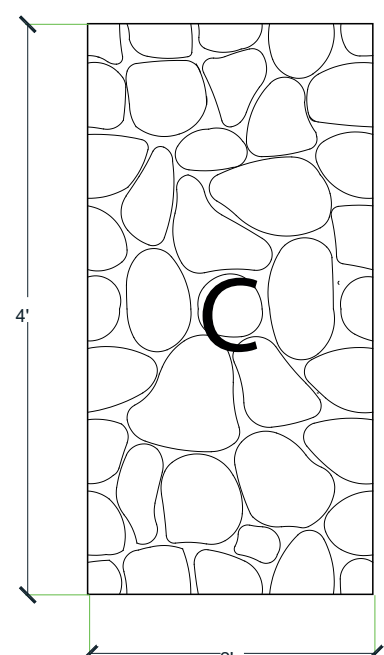

Pattern #1204

Riverstone 2x4 and 4x8

Urethane Formliner

Materials

- ✓ Cut-Lite - Single Use +
- ✓ Multi-Lite - 6 Reuses +/-
- ✓ Hi-Lite - 12 Reuses +/-
- ✓ Duraform - 100 Reuses +/-

Care and Handling

Keep out of the sunlight and cover when not in use. Keep away from steam, acids, and certain fuels. For further instructions refer to application guide

Note

We recommend a mockup pour simulating actual job conditions. Refer to application guide for further instructions.

SECTION VIEW

ELEVATION VIEW

Number of Modules: 3

Pattern Modules

MATCHING:

- End to End
- Top to Bottom
- Does Not Match

ROTATE 180 DEGREES:

- Yes
- No

KEYED:

- Yes
- No

STAGGERED PATTERN:

- Yes
- No

Pattern Layout