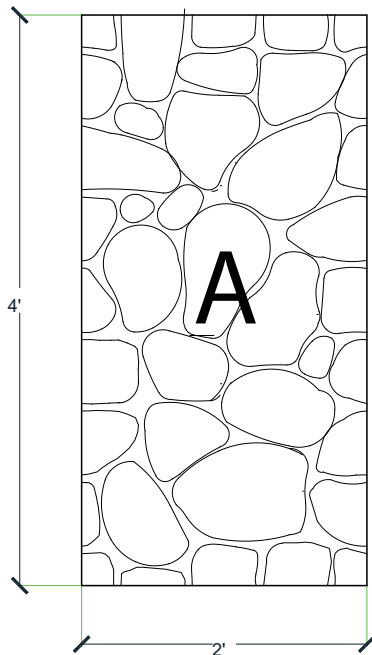

Pattern #1204

Riverstone 2x4 and 4x8

Urethane Formliner

Materials

- ✓ Cut-Lite - Single Use +
- ✓ Multi-Lite - 6 Reuses +/-
- ✓ Hi-Lite - 12 Reuses +/-
- ✓ Duraform - 100 Reuses +/-

Care and Handling

Keep out of the sunlight and cover when not in use. Keep away from steam, acids, and certain fuels. For further instructions refer to application guide

Note

We recommend a mockup pour simulating actual job conditions. Refer to application guide for further instructions.

SECTION VIEW

ELEVATION VIEW

Number of Modules: 3

Pattern Modules

MATCHING:

- End to End
- Top to Bottom
- Does Not Match

ROTATE 180 DEGREES:

- Yes
- No

KEYED:

- Yes
- No

STAGGERED PATTERN:

- Yes
- No

Pattern Layout