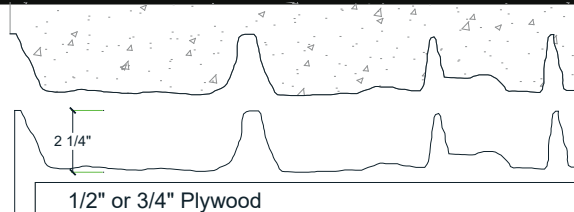

Pattern #1206 Royallite Stone

Urethane Formliner

Materials

- ✓ Cut-Lite - Single Use +
- ✓ Multi-Lite - 6 Reuses +/-
- ✓ Hi-Lite - 12 Reuses +/-
- ✓ Duraform - 100 Reuses +/-

Care and Handling

Keep out of the sunlight and cover when not in use. Keep away from steam, acids, and certain fuels. For further instructions refer to application guide

Note

We recommend a mockup pour simulating actual job conditions. Refer to application guide for further instructions.

SECTION VIEW

ELEVATION VIEW

Number of Modules: 3

Pattern Modules

MATCHING:

- End to End
- Top to Bottom
- Does Not Match

ROTATE 180 DEGREES:

- Yes
- No

KEYED:

- Yes
- No

STAGGERED PATTERN:

- Yes
- No

Pattern Layout