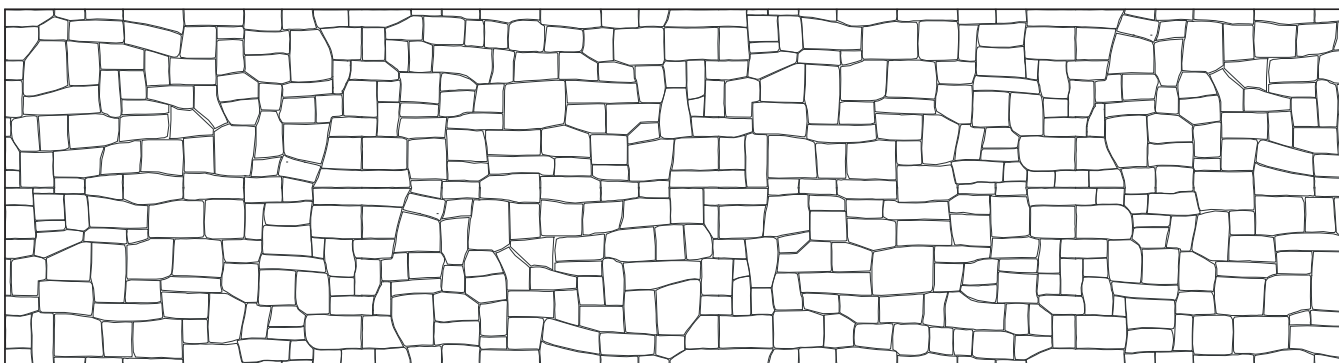

Pattern #1206 Royallite Stone

Urethane Formliner

Materials

- ✓ Cut-Lite - Single Use +
- ✓ Multi-Lite - 6 Reuses +/-
- ✓ Hi-Lite - 12 Reuses +/-
- ✓ Duraform - 100 Reuses +/-

Care and Handling

Keep out of the sunlight and cover when not in use. Keep away from steam, acids, and certain fuels. For further instructions refer to application guide

Note

We recommend a mockup pour simulating actual job conditions. Refer to application guide for further instructions.

SECTION VIEW

ELEVATION VIEW

Number of Modules: 3

Pattern Modules

MATCHING:

- End to End
- Top to Bottom
- Does Not Match

ROTATE 180 DEGREES:

- Yes
- No

KEYED:

- Yes
- No

STAGGERED PATTERN:

- Yes
- No

Pattern Layout