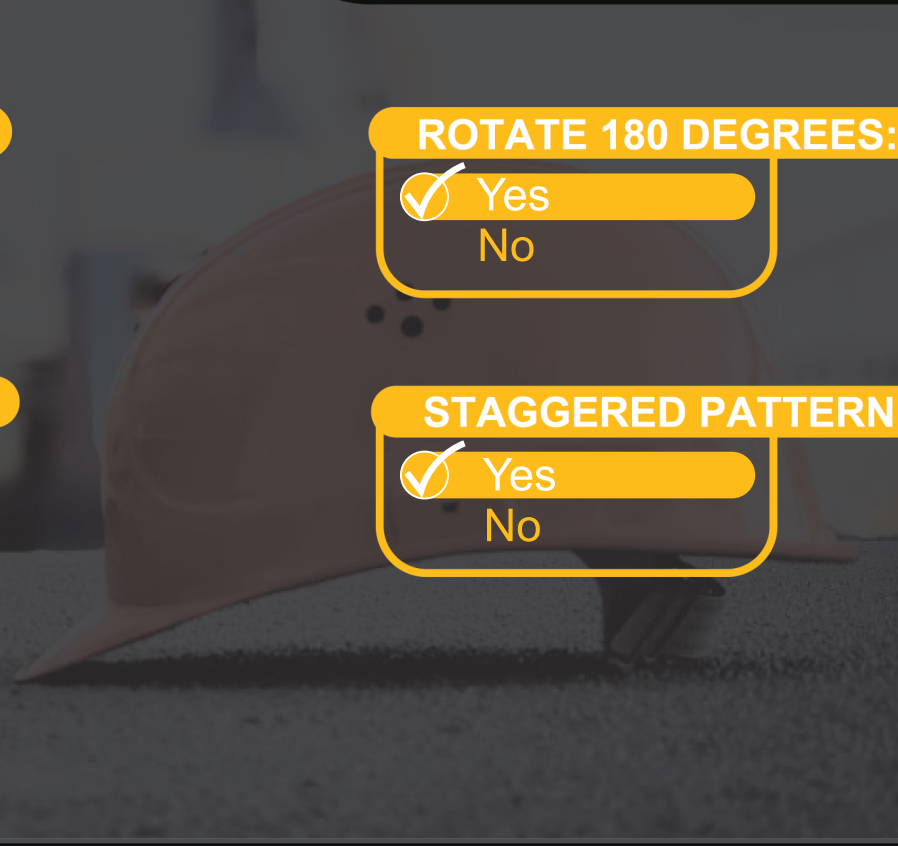

Note

We recommend a mockup pour simulating actual job conditions. Refer to application guide for further instructions.

SECTION VIEW

ELEVATION VIEW

Number of Modules: 3

Pattern Modules

MATCHING:

- End to End
- Top to Bottom
- Does Not Match

ROTATE 180 DEGREES:

- Yes
- No

KEYED:

- Yes
- No

STAGGERED PATTERN:

- Yes
- No

Pattern Layout