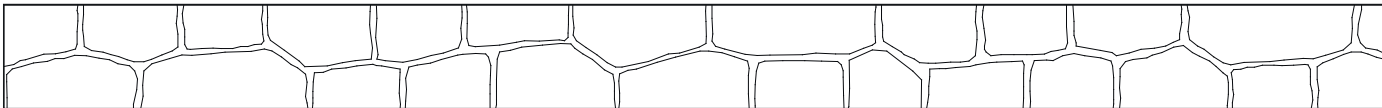

Pattern #1401

Mt. Rainier Guard Rail Keyed

Urethane Formliner

Materials

- ✓ Cut-Lite - Single Use +
- ✓ Multi-Lite - 6 Reuses +/-
- ✓ Hi-Lite - 12 Reuses +/-
- ✓ Duraform - 100 Reuses +/-

Care and Handling

SECTION VIEW

ELEVATION VIEW

Number of Modules: 8

Pattern Modules

MATCHING:

End to End

Top to Bottom

Does Not Match