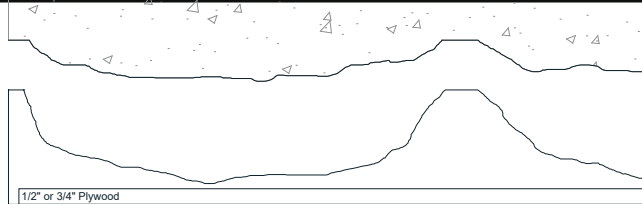

Pattern #1401

Mt. Rainier Guard Rail Keyed

Urethane Formliner

Materials

- ✓ Cut-Lite - Single Use +
- ✓ Multi-Lite - 6 Reuses +/-
- ✓ Hi-Lite - 12 Reuses +/-
- ✓ Duraform - 100 Reuses +/-

Care and Handling

SECTION VIEW

ELEVATION VIEW

Number of Modules: 8

Pattern Modules

MATCHING:

End to End

Top to Bottom

Does Not Match