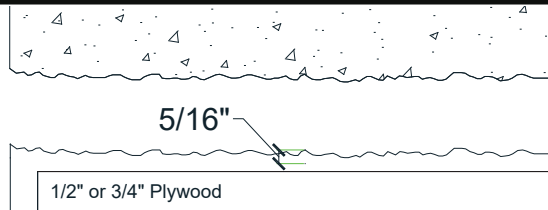

Pattern #T309 Medium Granite

Urethane Formliner

Materials

- Cut-Lite - Single Use +
- Multi-Lite - 6 Reuses +/-
- Hi-Lite - 12 Reuses +/-
- Duraform - 100 Reuses +/-

Care and Handling

Keep out of the sunlight and cover when not in use. Keep away from steam, acids, and certain fuels. For further instructions refer to application guide

Note

We recommend a mockup pour simulating actual job conditions. Refer to application guide for further instructions.

SECTION VIEW

ELEVATION VIEW

Number of Modules: 1

Pattern Modules

MATCHING:

End to End
Top to Bottom