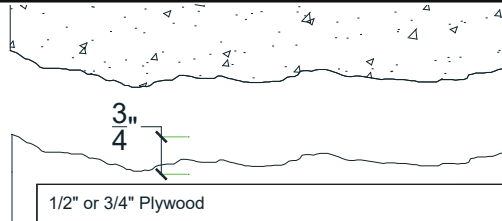

Pattern #T324 Natural Limestone 3/4"

Urethane Formliner

Materials

- ✓ Cut-Lite - Single Use +
- ✓ Multi-Lite - 6 Reuses +/-
- ✓ Hi-Lite - 12 Reuses +/-
- ✓ Duraform - 100 Reuses +/-

Care and Handling

Keep out of the sunlight and cover when not in use. Keep away from steam, acids, and certain fuels. For further instructions refer to application guide

Note

We recommend a mockup pour simulating actual job conditions. Refer to application guide for further instructions.

SECTION VIEW

ELEVATION VIEW

Number of Modules: 1

Pattern Modules

MATCHING:

End to End
Top to Bottom