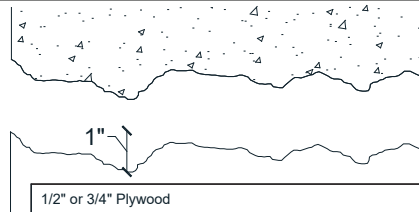

Pattern #T325 Natural Limestone 1"

Urethane Formliner

Materials

- ✓ Cut-Lite - Single Use +
- ✓ Multi-Lite - 6 Reuses +/-
- ✓ Hi-Lite - 12 Reuses +/-
- ✓ Duraform - 100 Reuses +/-

Care and Handling

Keep out of the sunlight and cover when not in use. Keep away from steam, acids, and certain fuels. For further instructions refer to application guide

Note

We recommend a mockup pour simulating actual job conditions. Refer to application guide for further instructions.

SECTION VIEW

ELEVATION VIEW

Number of Modules: 1

Pattern Modules

MATCHING:

End to End
Top to Bottom