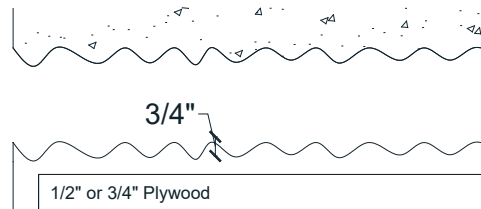

SECTION VIEW

ELEVATION VIEW