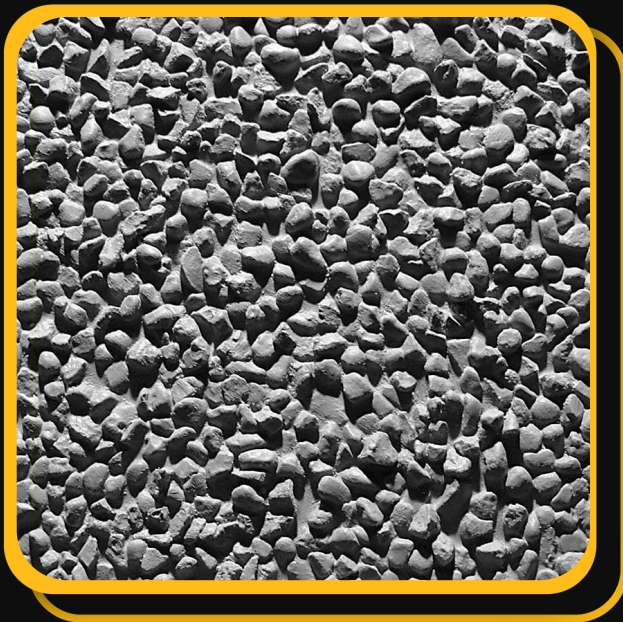

## Pattern #T330

Pea Gravel 3/4"

## Urethane Formliner