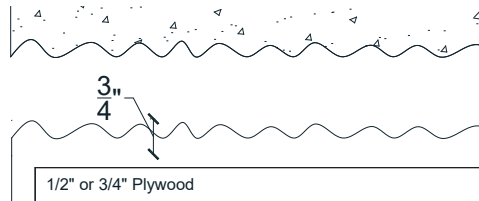

Pattern #T331

Embedded Pea Gravel

Urethane Formliner

Materials

- Cut-Lite - Single Use +
- Multi-Lite - 6 Reuses +/-
- Hi-Lite - 12 Reuses +/-
- Duraform - 100 Reuses +/-

Care and Handling

Keep out of the sunlight and cover when not in use. Keep away from steam, acids, and certain fuels. For further instructions refer to application guide

Note

We recommend a mockup pour simulating actual job conditions. Refer to application guide for further instructions.

SECTION VIEW

ELEVATION VIEW

Number of Modules: 1

Pattern Modules

MATCHING:

- End to End
- Top to Bottom
- Does Not Match