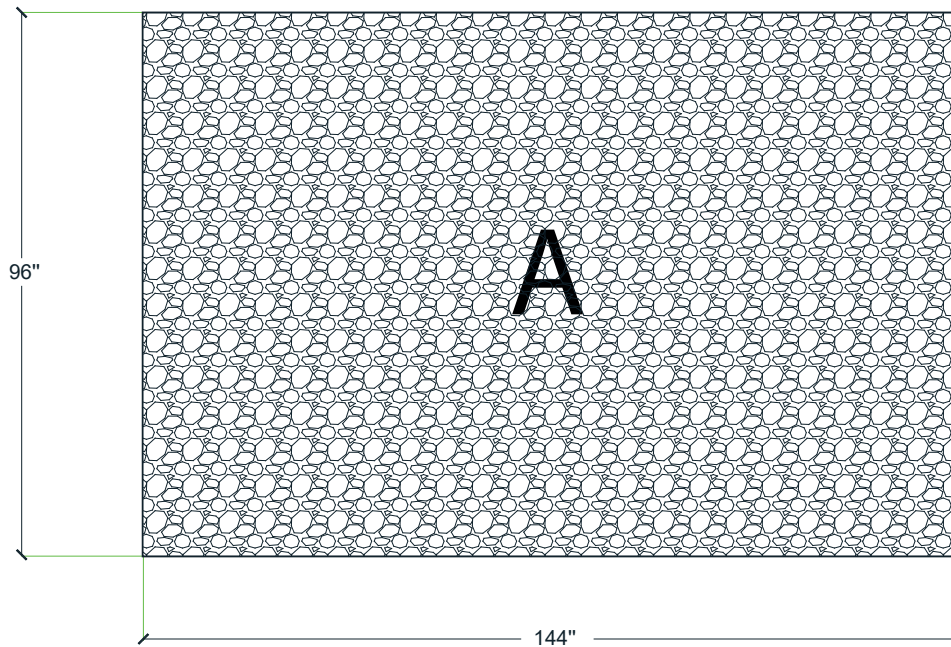

Pattern #T331

Embedded Pea Gravel

Urethane Formliner

Materials

- Cut-Lite - Single Use +
- Multi-Lite - 6 Reuses +/-
- Hi-Lite - 12 Reuses +/-
- Duraform - 100 Reuses +/-

Care and Handling

Keep out of the sunlight and cover when not in use. Keep away from steam, acids, and certain fuels. For further instructions refer to application guide

ROTATE 180 DEGREES:

- Yes
- No

KEYED:

- Yes
- No

STAGGERED PATTERN:

- Yes
- No

Pattern Layout