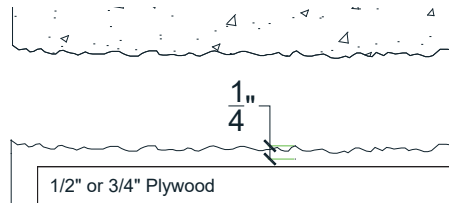

Pattern #T307 Light Granite

Urethane Formliner

Materials

- Cut-Lite - Single Use +
- Multi-Lite - 6 Reuses +/-
- Hi-Lite - 12 Reuses +/-
- Duraform - 100 Reuses +/-

Care and Handling

Keep out of the sunlight and cover when not in use. Keep away from steam, acids, and certain fuels. For further instructions refer to application guide

Note

We recommend a mockup pour simulating actual job conditions. Refer to application guide for further instructions.

SECTION VIEW

ELEVATION VIEW

Number of Modules: 1

Pattern Modules

MATCHING:

- End to End
- Top to Bottom
- Does Not Match