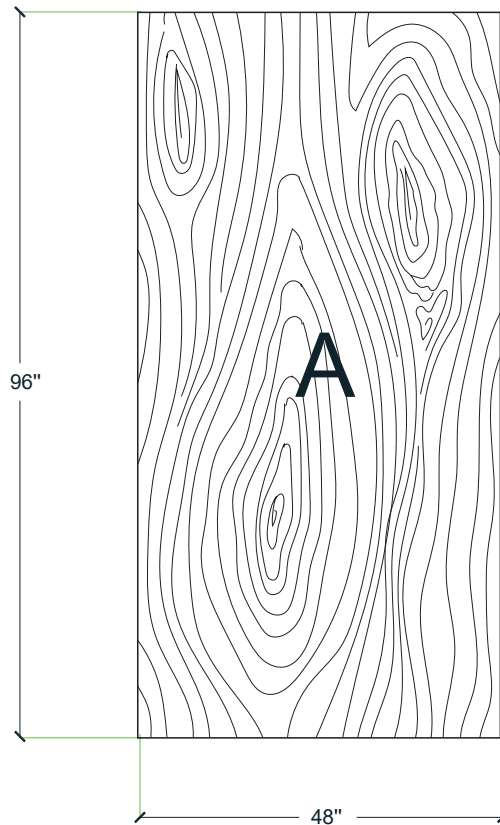

Pattern #SP152

Rough Cut Cedar

SECTION VIEW

Urethane Formliner

Materials

- Cut-Life - Single Use +
- Multi-Life - 6 Reuses +/-
- Hi-Life - 12 Reuses +/-
- Duraform - 100 Reuses +/-

Care and Handling

Keep out of the sunlight and cover when not in use. Keep away from steam, acids, and certain fuels. For further instructions refer to application guide

Note

We recommend a mockup pour simulating actual job conditions. Refer to application guide for further instructions.

ELEVATION VIEW

Number of Modules: 1

Pattern Modules

MATCHING:

- End to End
- Top to Bottom
- Does Not Match

ROTATE 180 DEGREES:

- Yes
- No

KEYED:

- Yes
- No

STAGGERED PATTERN:

- Yes
- No

Pattern Layout