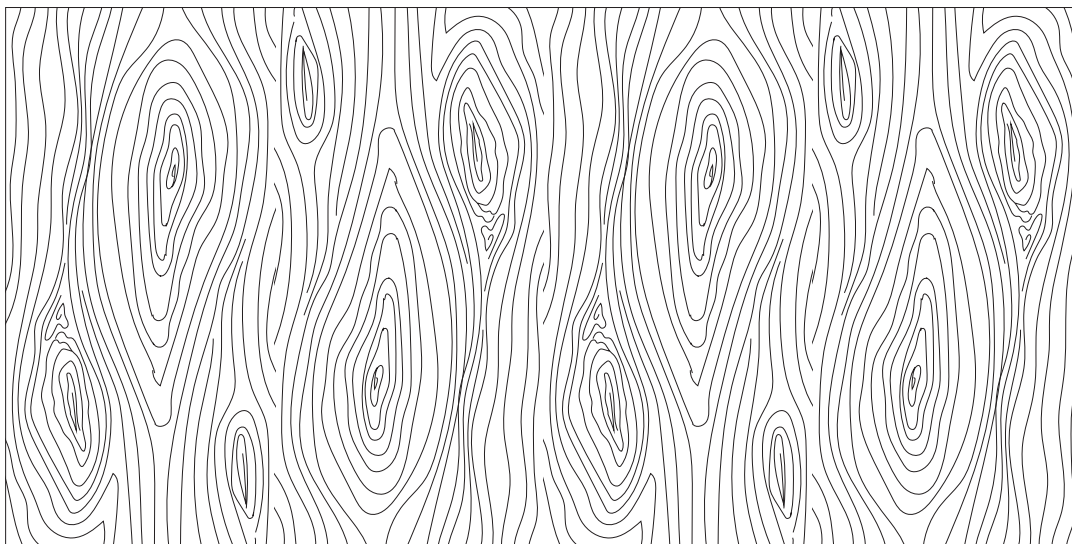

Pattern #SP152

Rough Cut Cedar

SECTION VIEW

Urethane Formliner

Materials

- Cut-Life - Single Use +
- Multi-Life - 6 Reuses +/-
- Hi-Life - 12 Reuses +/-
- Duraform - 100 Reuses +/-

Care and Handling

Keep out of the sunlight and cover when not in use. Keep away from steam, acids, and certain fuels. For further instructions refer to application guide

Note

We recommend a mockup pour simulating actual job conditions. Refer to application guide for further instructions.

ELEVATION VIEW

Number of Modules: 1

Pattern Modules

MATCHING:

- End to End
- Top to Bottom
- Does Not Match

ROTATE 180 DEGREES:

- Yes
- No

KEYED:

- Yes
- No

STAGGERED PATTERN:

- Yes
- No

Pattern Layout