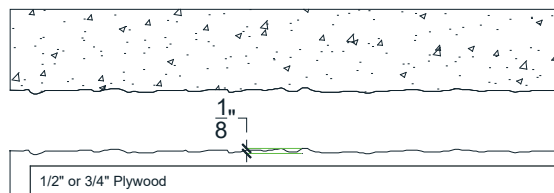

Pattern #T302 Thermal Granite

Urethane Formliner

Materials

- Cut-Lite - Single Use +
- Multi-Lite - 6 Reuses +/-
- Hi-Lite - 12 Reuses +/-
- Duraform - 100 Reuses +/-

Care and Handling

Keep out of the sunlight and cover when not in use. Keep away from steam, acids, and certain fuels. For further instructions refer to application guide

Note

We recommend a mockup pour simulating actual job conditions. Refer to application guide for further instructions.

SECTION VIEW

ELEVATION VIEW

Number of Modules: 1

Pattern Modules

MATCHING:

- End to End
- Top to Bottom
- Does Not Match