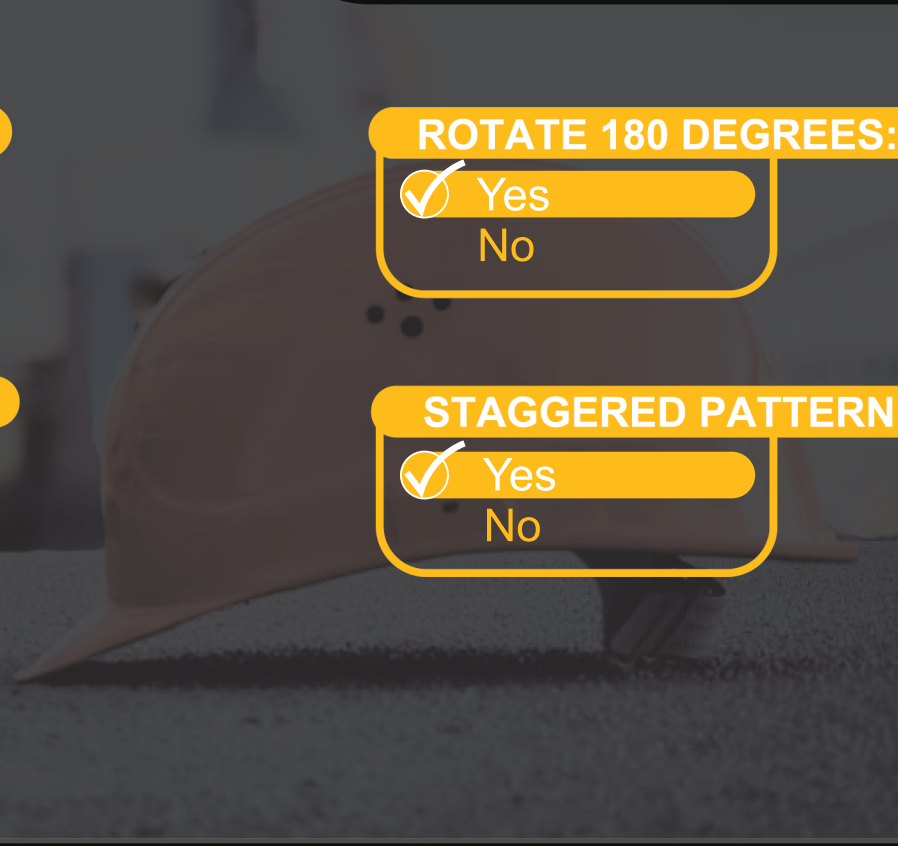

Pattern #T302 Thermal Granite

Urethane Formliner

Materials

- Cut-Lite - Single Use +
- Multi-Lite - 6 Reuses +/-
- Hi-Lite - 12 Reuses +/-
- Duraform - 100 Reuses +/-

Care and Handling

Keep out of the sunlight and cover when not in use. Keep away from steam, acids, and certain fuels. For further instructions refer to application guide

Note

We recommend a mockup pour simulating actual job conditions. Refer to application guide for further instructions.

SECTION VIEW

ELEVATION VIEW

Number of Modules: 1

Pattern Modules

MATCHING:

- End to End
- Top to Bottom
- Does Not Match

ROTATE 180 DEGREES:

- Yes
- No

KEYED:

- Yes
- No

STAGGERED PATTERN:

- Yes
- No

Pattern Layout