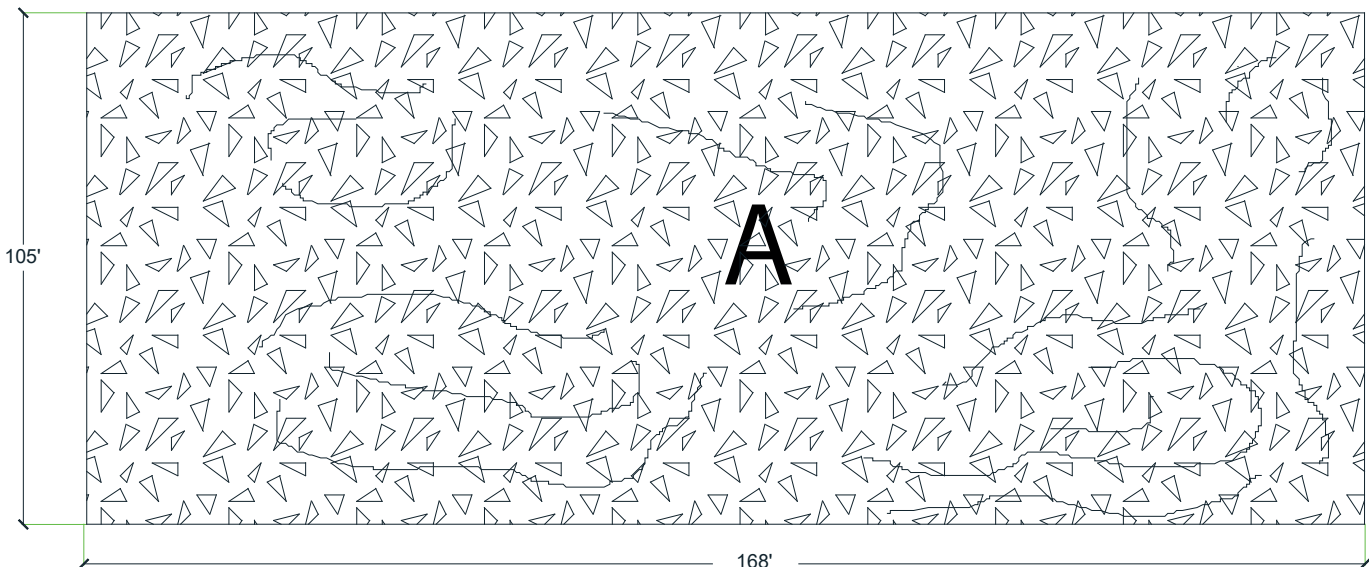

Pattern #T304 Fractured Granite

Urethane Formliner

Materials

- Cut-Lite - Single Use +
- Multi-Lite - 6 Reuses +/-
- Hi-Lite - 12 Reuses +/-
- Duraform - 100 Reuses +/-

Care and Handling

Keep out of the sunlight and cover when not in use. Keep away from steam, acids, and certain fuels. For further instructions refer to application guide

Does Not Match

ROTATE 180 DEGREES:

Yes

No

KEYED:

Yes

No

STAGGERED PATTERN:

Yes

No

Pattern Layout