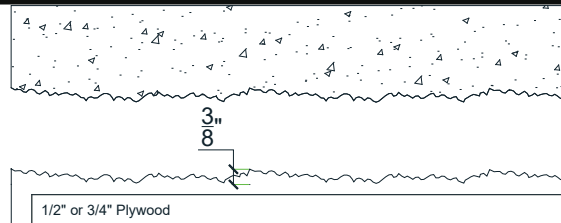

Pattern #T304 Fractured Granite

Urethane Formliner

Materials

- Cut-Lite - Single Use +
- Multi-Lite - 6 Reuses +/-
- Hi-Lite - 12 Reuses +/-
- Duraform - 100 Reuses +/-

Care and Handling

Keep out of the sunlight and cover when not in use. Keep away from steam, acids, and certain fuels. For further instructions refer to application guide

Note

We recommend a mockup pour simulating actual job conditions. Refer to application guide for further instructions.

SECTION VIEW

ELEVATION VIEW

Number of Modules: 1

Pattern Modules

MATCHING:

End to End
Top to Bottom