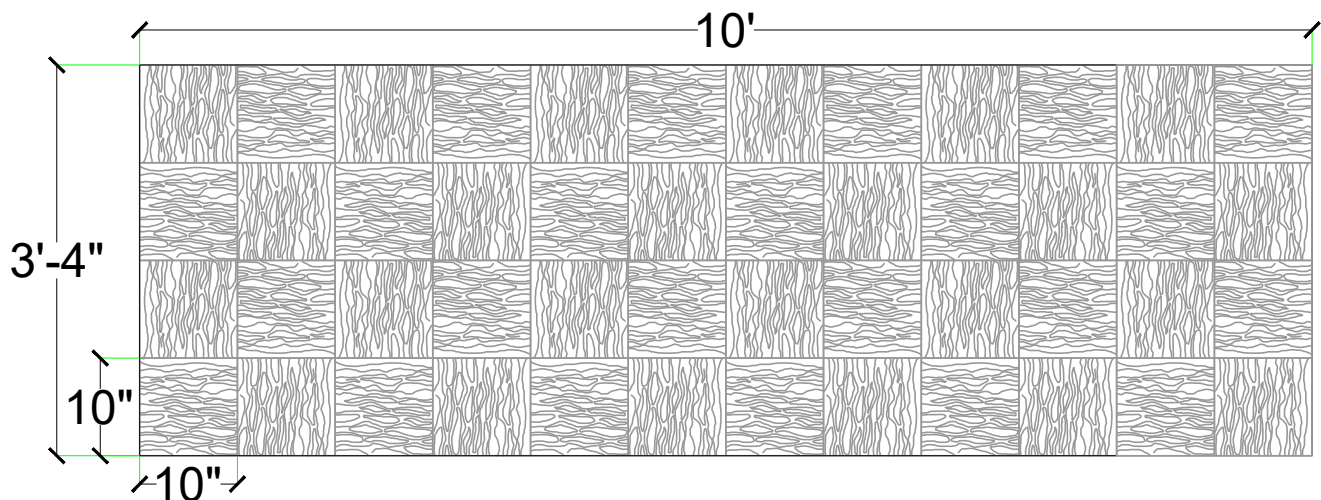

Pattern #2904

Fractured Granite Tiles

2'x 2' Picture Area

V-Lite Plastic Formliner

Materials

STY - Polystyrene (White) - Single Use
ABS (Gray) - Up to 10 Reuses

Care and Handling

Keep out of the sunlight and cover when not in use. Keep away from steam, acids, and certain fuels. For further instructions refer to application guide.

Thermal Expansion

Approximately 1/16" per every 10°F change in material temperature.

Note

Pattern may require additional backing. We recommend a mockup pour simulating actual job conditions. Refer to Application Guide.

SECTION VIEW

ELEVATION VIEW

Number of Modules: 1

Pattern Modules

MATCHING:

- End to End
- Top to Bottom
- Does Not Match

ROTATE 180 DEGREES:

- Yes
- No