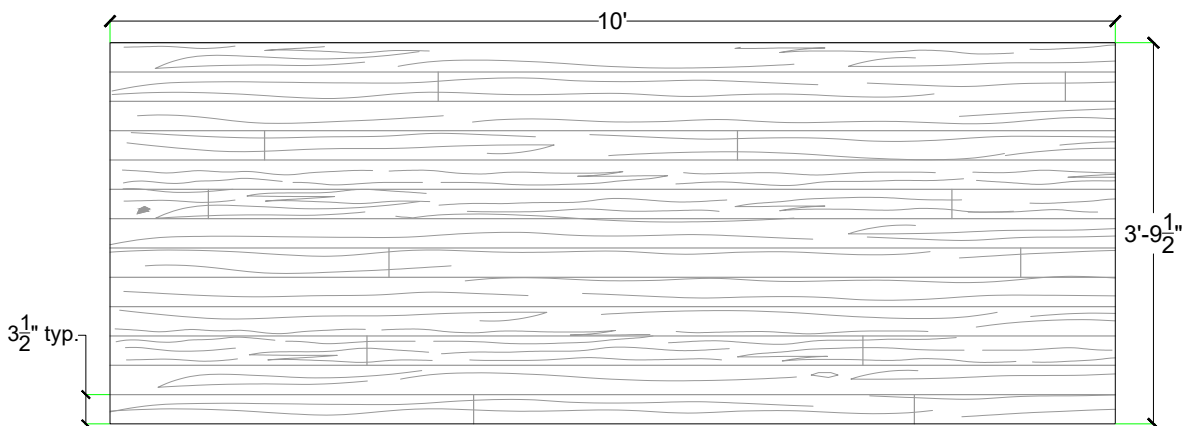

Pattern #6030

3.5" Wide Plank Cedar

2'x 2' Picture Area

V-Lite Plastic Formliner

Materials

STY - Polystyrene (White) - Single Use
ABS (Gray) - Up to 10 Reuses

Care and Handling

Keep out of the sunlight and cover when not in use. Keep away from steam, acids, and certain fuels. For further instructions refer to application guide

Thermal Expansion

Approximately 1/16" per every 10°F change in material temperature.

Note

Pattern may require additional backing. We recommend a mockup pour simulating actual job conditions. Refer to Application Guide.

SECTION VIEW

ELEVATION VIEW

Number of Modules: 1

Pattern Modules

MATCHING:

- End to End
- Top to Bottom
- Does Not Match

ROTATE 180 DEGREES:

- Yes
- No