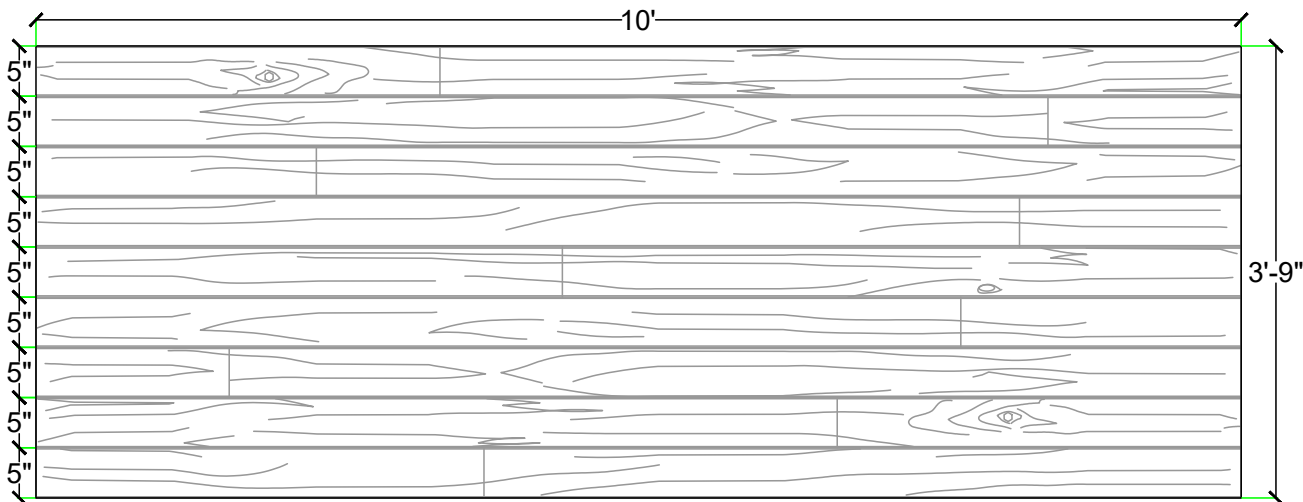

Pattern #6033

5" Wide Plank Cedar

2'x 2' Picture Area

V-Lite Plastic Formliner

Materials

STY - Polystyrene (White) - Single Use
ABS (Gray) - Up to 10 Reuses

Care and Handling

Keep out of the sunlight and cover when not in use. Keep away from steam, acids, and certain fuels. For further instructions refer to application guide

Thermal Expansion

Approximately 1/16" per every 10°F change in material temperature.

Note

Pattern may require additional backing. We recommend a mockup pour simulating actual job conditions. Refer to Application Guide.

SECTION VIEW

ELEVATION VIEW

Number of Modules: 1

Pattern Modules

MATCHING:

- End to End
- Top to Bottom
- Does Not Match

ROTATE 180 DEGREES:

- Yes
- No