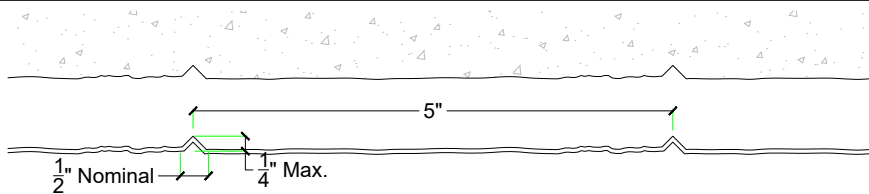

Pattern #6033

5" Wide Plank Cedar

2'x 2' Picture Area

V-Lite Plastic Formliner

Materials

STY - Polystyrene (White) - Single Use
ABS (Gray) - Up to 10 Reuses

Care and Handling

Keep out of the sunlight and cover when not in use. Keep away from steam, acids, and certain fuels. For further instructions refer to application guide

Thermal Expansion

Approximately 1/16" per every 10°F change in material temperature.

Note

Pattern may require additional backing. We recommend a mockup pour simulating actual job conditions. Refer to Application Guide.

SECTION VIEW

ELEVATION VIEW

Number of Modules: 1

Pattern Modules

MATCHING:

- End to End
- Top to Bottom
- Does Not Match

ROTATE 180 DEGREES:

- Yes
- No